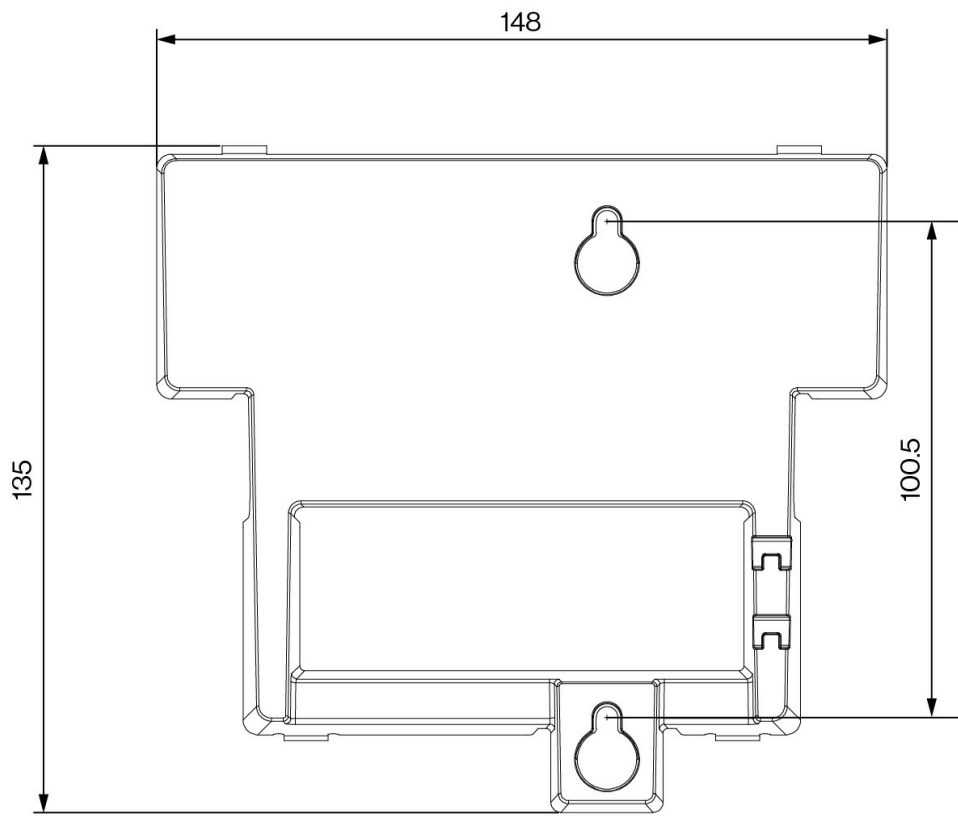

1490009007

Wall Mount Bracket for ITSV-5

Description

Used for wall mounting of the ITSV-5 Video Station.

Technical Dimensions

Specifications

GENERAL

Dimensions (WxHxD)	148 x 135 x 44.7 mm
--------------------	---------------------

Used With

ITSV-5

HD IP Video Phone with 8"
Screen