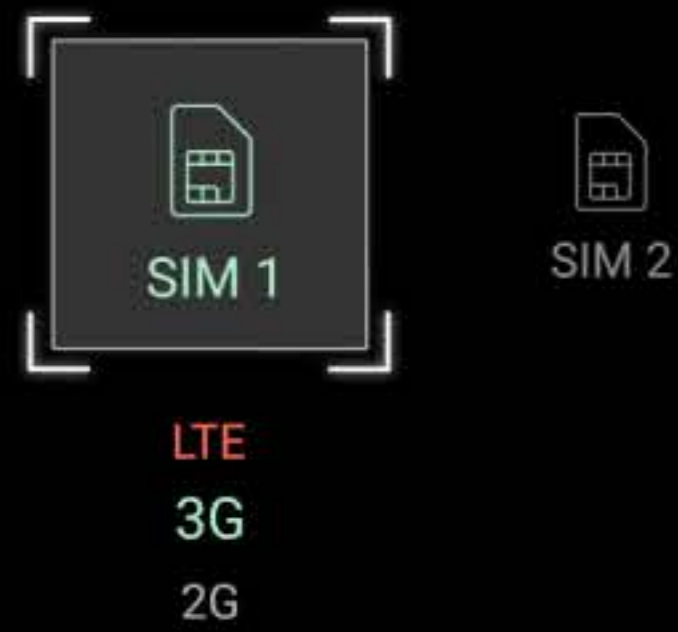

Unlimited traffic

Auto-selection of the strongest available network