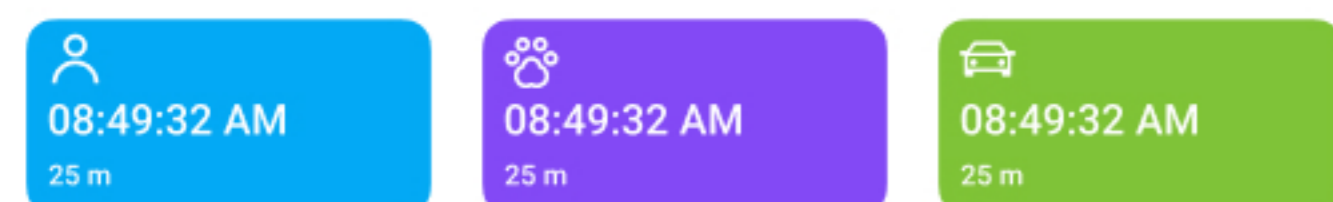

Customizable virtual video wall

IR illumination range
up to 50 m

Built-in AI-recognition

Support
ONVIF / RTSP

Built-in digital
microphone

Archive synchronization with system events

Instant alarm verification

in high-resolution

08:42

Video scenario Motion in Open Space
executed

Secure passwordless
camera authentication

 JETSPARROW

Fast archive navigation with dual stream
technology

IP 65 Water and dust resistant metal
enclosure