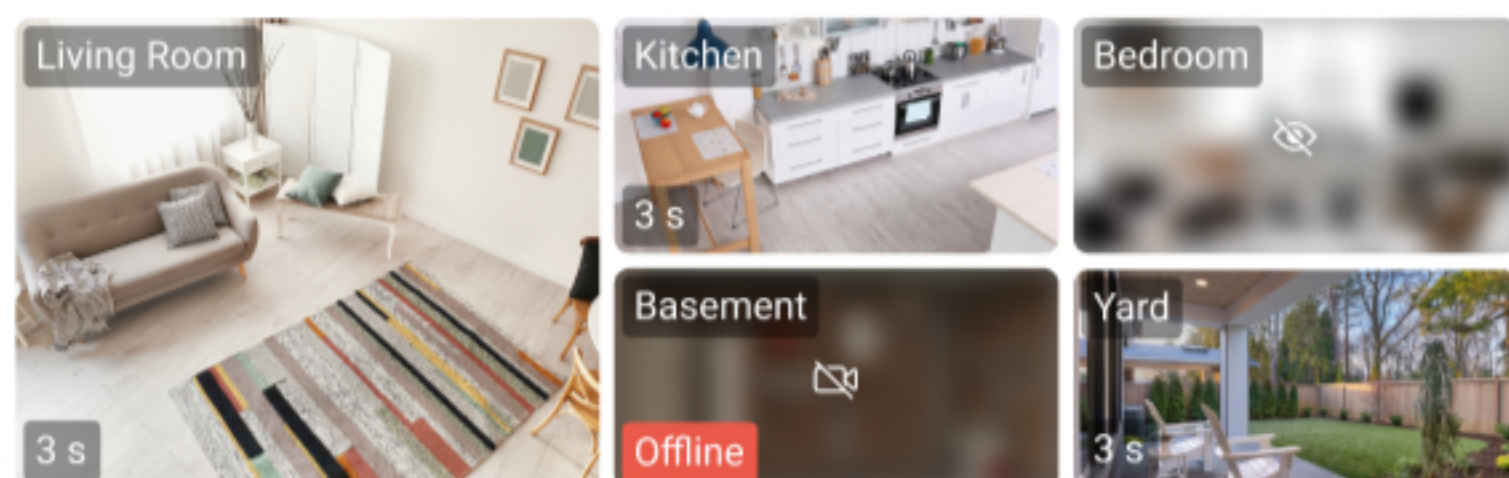

Customizable virtual video wall

IR illumination range
up to 50 m

Built-in AI-recognition

Support
ONVIF / RTSP

Built-in digital
microphone

Archive synchronization with system events

Instant alarm verification

in high-resolution

08:42

Video scenario Motion in Open Space
executed

Secure passwordless
camera authentication

 JETSPARROW

Fast archive navigation with dual stream
technology

IP 65 Water and dust resistant metal
enclosure