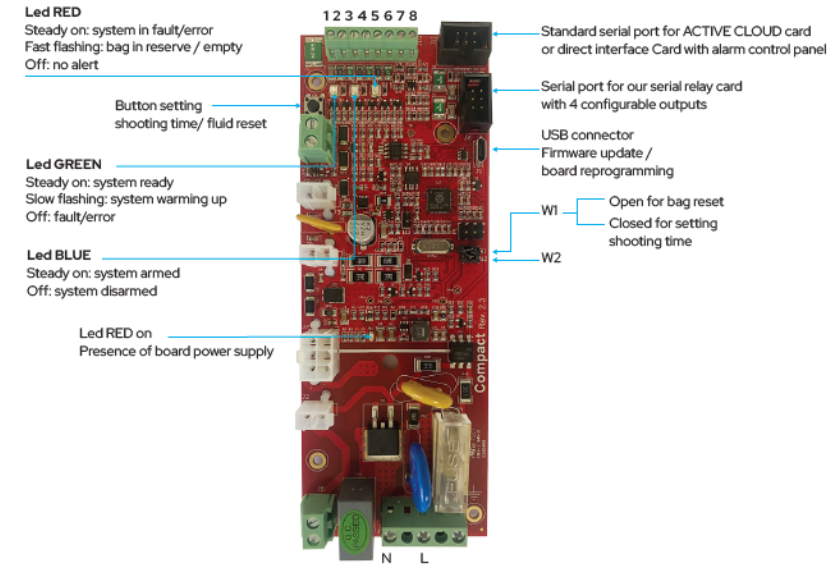

**MODULAR  
LINE**

	<b>MODULAR 200</b>	<b>MODULAR 300</b>	<b>MODULAR 400</b>	<b>MODULAR 500</b>	<b>MODULAR 800</b>
Max fog emitted in single shot	200 m <sup>3</sup>	300 m <sup>3</sup>	400 m <sup>3</sup>	500 m <sup>3</sup>	800 m <sup>3</sup>
Maximum shooting time	28 sec.	40 sec.	46 sec.	48 sec.	64 sec.
Max fog emitted with full fog bag	850 m <sup>3</sup>	900 m <sup>3</sup>	1275 m <sup>3</sup>	1275 m <sup>3</sup>	1700 m <sup>3</sup>
Pump	<b>FOG STORM</b>	<b>FOG STORM</b>	<b>FOG STORM</b>	<b>FOG STORM</b>	<b>FOG STORM</b>
Fog tank capacity	500 ml	500 ml	750 ml	750 ml	1000 ml
Working time without mains power	Over 1 hour	Over 1 hour	Over 1 hour	Over 1 hour	Over 1 hour
Heating time	Around 1 hour	Around 1 hour	Around 2 hours	Around 2 hours	Around 2 hours
Vertical mounting	Yes	Yes	Yes	Yes	Yes
Horizontal mounting	Yes	Yes	Yes	Yes	Yes
Serial bus with standard protocol	Yes	Yes	Yes	Yes	Yes
Power consumption	37 W	37 W	48 W	48 W	48 W
Back up battery	2 Ah 12V	2 Ah 12V	2 Ah 12V	2 Ah 12V	2 Ah 12V
Electronic board	Compact	Compact	Compact	Compact	Compact
Cover	Plastic	Plastic	Plastic	Plastic	Plastic
Non-toxic fog certification	Yes	Yes	Yes	Yes	Yes
Standard European certifications	Yes	Yes	Yes	Yes	Yes
Heater	350W	350W	280 W	280 W	280 W
Shooting time programmable in seconds	Yes	Yes	Yes	Yes	Yes

**UR FOG**  
**FOG  
STORM**

**COMPACT ELECTRONIC BOARD**

**OUTPUT**

- 1) 12VDC (max 300 mA)
- 2) 0V DC ground
- 3) If W2 is open:  
ARMING STATUS (active if armed)  
If W2 is closed: SHOOTING STATUS (active all the time of the shot)
- 4) ACTIVE if bag in reserve / empty
- 5) ACTIVE if system fault or errors present (battery flat or disconnected, power supply faulty or power failure)

**INPUT**

- 6) GDN input reference
- 7) ARMING command
- 8) SHOOT command