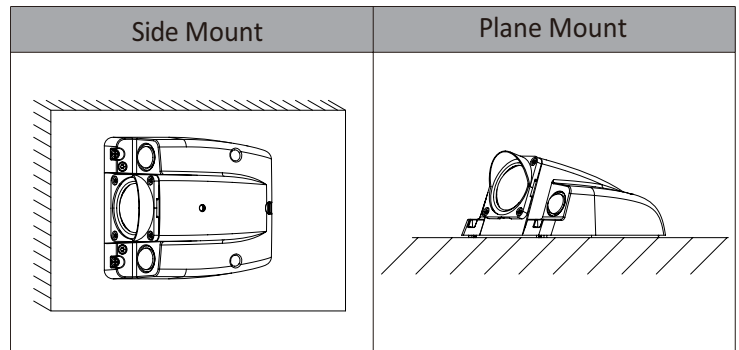

2MP camera	IPC-MBW4231P-AS-0360B	2MP IR Mobile Network Camera,WDR,PAL
	IPC-MBW4231N-AS-0360B	2MP IR Mobile Network Camera,WDR,NTSC
	DH-IPC-MBW4231P-M12-0600B	2MP IR Mobile Network Camera,WDR,PAL
	DH-IPC-MBW4231N-M12-0600B	2MP IR Mobile Network Camera,WDR,NTSC
	IPC-MBW4231P-M12-0600B	2MP IR Mobile Network Camera,WDR,PAL
	IPC-MBW4231N-M12-0600B	2MP IR Mobile Network Camera,WDR,NTSC
	DH-IPC-MBW4231P-AS-0600B	2MP IR Mobile Network Camera,WDR,PAL
	DH-IPC-MBW4231N-AS-0600B	2MP IR Mobile Network Camera,WDR,NTSC
	IPC-MBW4231P-AS-0600B	2MP IR Mobile Network Camera,WDR,PAL