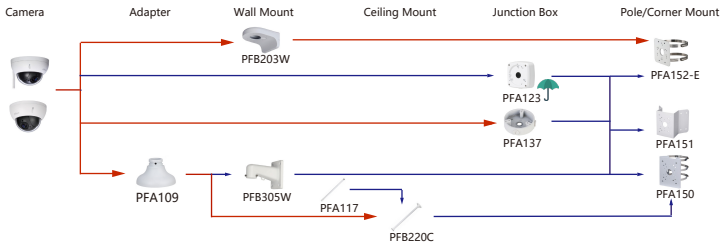

Camera Adapter Wall Mount Ceiling Mount Junction Box Pole/Corner Mount

Shape	IP PTZ Camera	CVI PTZ Camera
	SD4A425DB-HNY SD4A225DB-HNY SD4A225DB-R-HNY SD4A216DB-HNY	

Camera Adapter Wall Mount Ceiling Mount Junction Box Pole/Corner Mount

Shape	IP PTZ Camera	CVI PTZ Camera
		SD42216DB-HC
	SD29204DB-GNY SD29204DB-GNY-W SD29404DB-GNY SD29404DB-GNY-W	

Shape	IP PTZ Camera	CVI PTZ Camera
	SD22204DB-GNY SD22404DB-GNY	SD22204DB-GC
	SD22204DB-GNY-W SD22404DB-GNY-W	