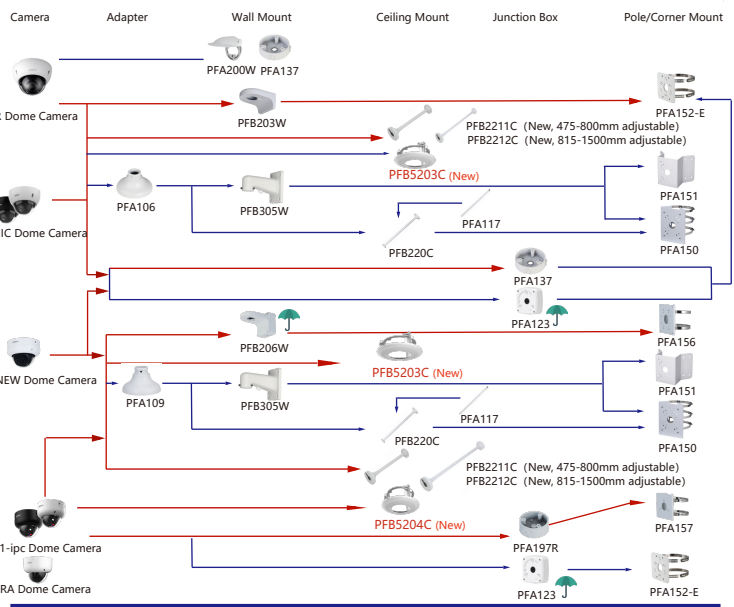

Shape	IP Camera	CVI Camera
R Dome Camera	IPC-HDBW5831R-ZE IPC-HDBW2541R-Z5/ZAS IPC-HDBW2231R-Z5-S2 IPC-HDBW2231R-ZAS-S2 IPC-HDBW2431R-Z5-S2 IPC-HDBW2431R-ZAS-S2	IPC-HDBW2531R-Z5-S2 IPC-HDBW2531R-ZAS-S2 IPC-HDBW2831R-Z5-S2 IPC-HDBW1230R-Z5-S5 IPC-HDBW1431R-Z5-S4
R-MIC Dome Camera	IPC-HDBW2241R-Z5/ZAS IPC-HDBW2541R-Z5/ZAS(New, Internal mode with-S2) IPC-HDBW2841R-Z5/ZAS	
R-NEW Dome Camera	IPC-HDBW5241R-ASE(New, Internal mode with-S3) IPC-HDBW5541R-ASE(New, Internal mode with-S3) IPC-HDBW5442R-ASE(New, Internal mode with-S3) IPC-HDBW5449R-ASE-LED IPC-HDBW5449R-ASE-LED(New, Internal mode with-S2) IPC-HDBW4441R-ZAS IPC-HDBW4541R-ZAS IPC-HDBW4841R-ZAS	IPC-HDBW3241R-ZAS-S2 IPC-HDBW3441R-ZAS-S2 IPC-HDBW3541R-ZAS-S2 IPC-HDBW3841R-ZAS-S2 IPC-HDBW3441R-Z5-S2 IPC-HDBW3441R-Z5-S2 IPC-HDBW3841R-Z5-S2 IPC-HDBW3841R-Z5-S2 IPC-HDBW3441R-AS-P
R1-ipc Dome Camera	IPC-HDBW5449R1-ZE-LED IPC-HDBW3450R1-ZAS-PV IPC-HDBW3450R1-ZAS-PV	HAC-HDBW2501RA-Z-A-POC-S2 HAC-HDBW2241RA-Z-A-POC-S2 HAC-HDBW2802RA-Z-A-S2 HAC-HDBW1200RA-Z-A-DP-S2 HAC-HDBW2501RA-Z-A-S2 HAC-HDBW2501RA-Z-A-DP-S2 HAC-HDBW2241RA-Z-A-DP-S2 HAC-HDBW2241RA-Z-A-DP-S2
RA Dome Camera		HAC-HDBW1801RA-Z-A-S2 HAC-HDBW1231RA-Z-A HAC-HDBW1231RA-Z-A-DP-S2 HAC-HDBW1200RA-Z-A-S6 HAC-HDBW1200RA-Z-A-DP-S6 HAC-HDBW1200RA-Z-S6 HAC-HDBW1239RA-IL-A-S2