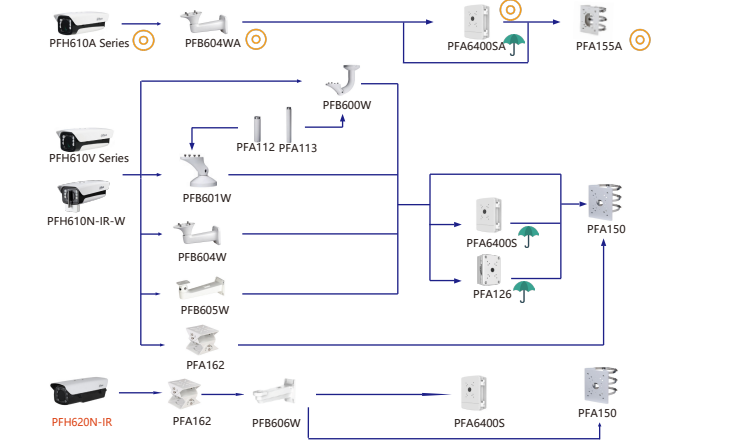

Housing Wall/Plane Mount Ceiling Mount Junction Box Pole/Corner Mount