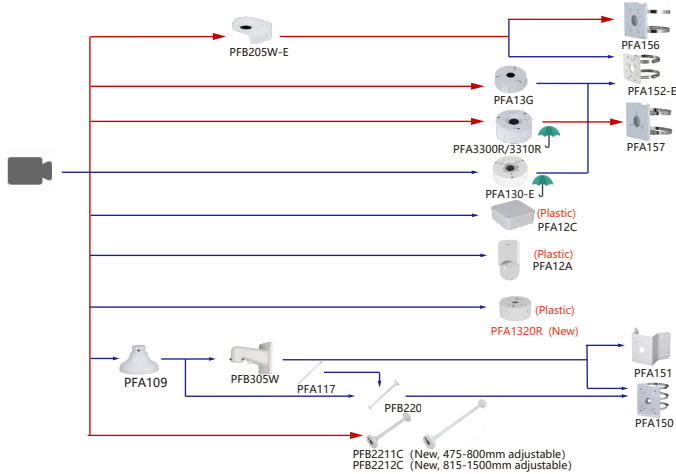

Shape	IP Camera	CVI Camera
		HAC-HDW1801TLQ-A-S2 HAC-HDW1801TLQ-S2 HAC-HDW1500TLQ-A-S2
		HAC-HDW1509TLQ-LED-S2 HAC-HDW1509TLQ-A-LED-S2 HAC-HDW1239TLQ-A-LED-S2 HAC-HDW1239TLQ-LED-S2 HAC-HDW1209TLQ-A-LED-S2 HAC-HDW1209TLQ-LED-S2
		HAC-HDW1500CLQ-IL-A-S2 HAC-HDW1209CLQ-A-LED-S2 HAC-HDW1209CLQ-LED-S2 HAC-HDW1200CLQ-IL-A-S6
		HAC-HDW1500TRQ-A-S2 HAC-HDW1500TRQ-S2 HAC-HDW1231TRQ-A HAC-HDW1200TRQ-A-S6 HAC-HDW1200TRQ-S6
		HAC-HDW1800TL HAC-HDW1800TL-A

Camera   Adapter   Wall Mount   Ceiling Mount   Junction Box   Pole/Corner Mount