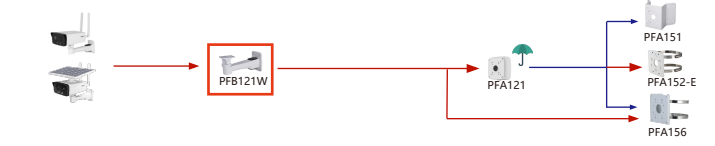

Camera Wall Mount Ceiling Mount Junction Box Pole/Corner Mount