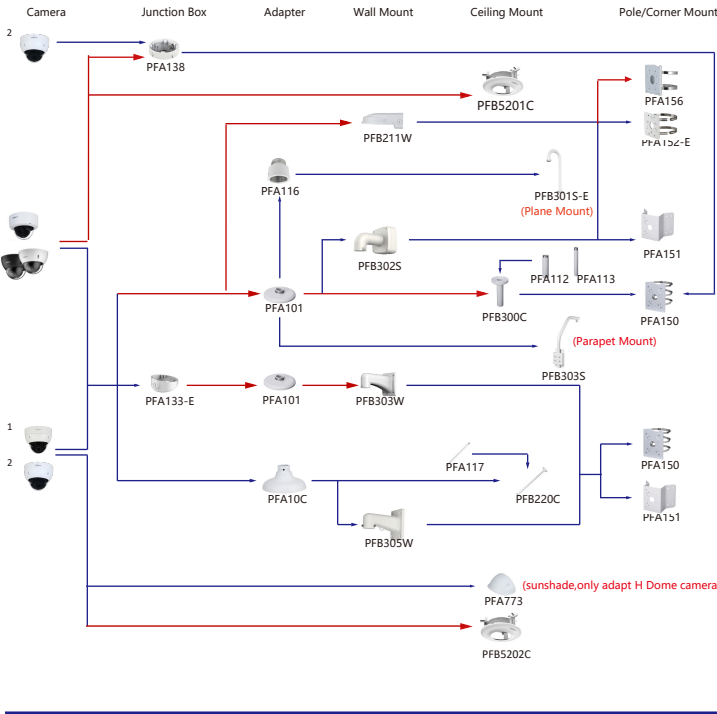

Camera Wall Mount/Plane Mount Ceiling Mount Junction Box Pole/Corner Mount

Shape	IP Camera	CVI Camera
		HAC-PFW3601-A180 HAC-PFW3601-A180-AC24

Camera Junction Box Pole/Corner Mount

Shape	IP Camera	CVI Camera
	IPC-PFW3849S-A180-AS-PV	

Camera Junction Box Pole/Corner Mount

Shape	IP Camera	CVI Camera
1	IPC-HDBW7442H-Z-S2 IPC-HDBW7442H-Z4-S2 IPC-HDBW7842H-Z-S2 IPC-HDBW7842H-Z4-S2	IPC-HDBW5442H-Z4HE(New, Internal mode with-S3) IPC-HDBW5442H-ZHE(New, Internal mode with-S3) IPC-HDBW5842H-Z-S2 IPC-HDBW5842H-Z4HE(New, Internal mode with-S3)
2	IPC-HDBW8841H-Z-LB IPC-HDBW8841H-Z4-LB	
3	IPC-HDBW7442E1-Z-X IPC-HDBW7442E1-Z4-X IPC-HDBW7842E1-Z-X IPC-HDBW7842E1-Z4-X IPC-HDBW7124E1-Z-X	
4	IPC-HDBW5842E-ZE(New, Internal mode with-S3) IPC-HDBW542E-Z4E(New, Internal mode with-S3) IPC-HDBW5842E-ZHE(New, Internal mode with-S3) IPC-HDBW5442E-Z4E(New, Internal mode with-S3) IPC-HDBW5442E-ZHE(New, Internal mode with-S3) IPC-HDBW541E-ZE(New, Internal mode with-S3) IPC-HDBW541E-ZHE(New, Internal mode with-S3)	IPC-HDBW5541E-Z5E(New, Internal mode with-S3) IPC-HDBW5241E-Z5E(New, Internal mode with-S3) IPC-HDBW5831E-Z5E IPC-HDBW5831E-ZE IPC-HDBW5231E-ZE-HDMI IPC-HDBW5442E-ZE-OPAT