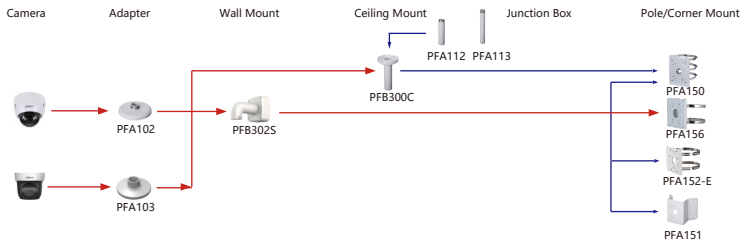

Shape	IP PTZ Camera	CVI PTZ Camera
		SD42216DB-HC
	SD29204DB-GNY SD29204DB-GNY-W SD29404DB-GNY SD29404DB-GNY-W