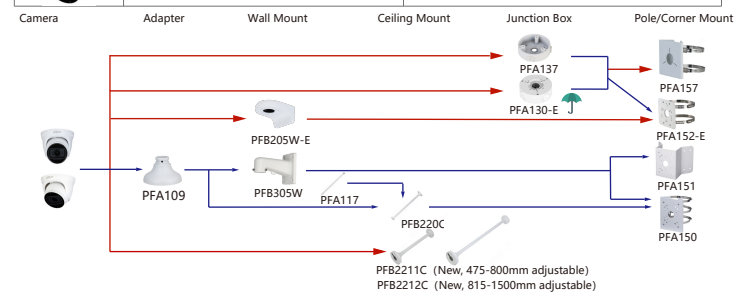

Shape	IP Camera	CVI Camera
		HAC-T3A51-Z-S2 HAC-T3A21-Z
		HAC-T3A21-VF