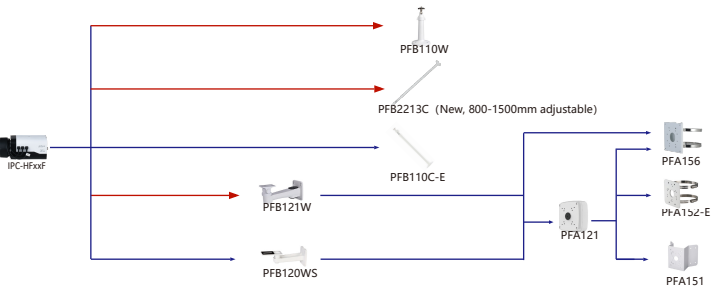

Selection of Lens(610 Series)

Camera Accessories Selection
Guide you how to install all the cameras

Red font -----Special installation
----- Not recommended
----- Recommended
----- Included in package, no need order
-----IP66
-----Anti-Corrosion

Selection of Box Camera

Shape	IP Camera	CVI Camera
	IPC-HF7442F-Z-X IPC-HF7842F-Z-X IPC-HF7442F-Z-S2 IPC-HF7842F-Z-S2 IPC-HF541F-ZE(New, Internal mode with -S3) IPC-HF5842F-ZE(New, Internal mode with -S3) IPC-HF5442F-ZE(New, Internal mode with -S3) IPC-HF7842F-Z-S2	

Camera Housing Wall/Plane Mount Ceiling Mount Junction Box Pole/Corner Mount