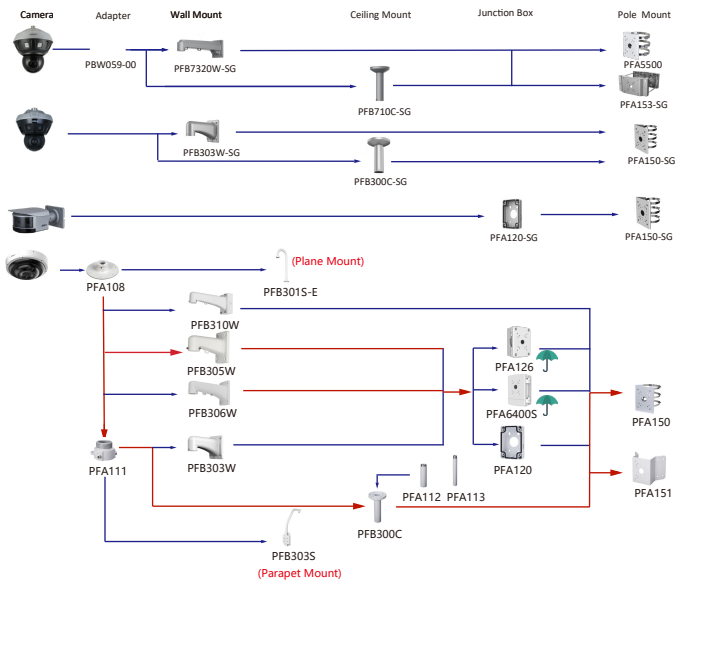

Shape	Special Camera
	PSDW83242M-A360-D845L-S3 PSDW82442M-A270-D440-S3 PSDW81642M-A180-D440-S3 PSDW81642M-A360-D440-S3
	PSDW81642S-A360-D425 PSDW8842S-A180-D425
	IPC-PFW81642-A180 IPC-PFW83242-A180-S2
	IPC-PDBW82041-B360-S2
	IPC-HDW8441X-3D IPC-HDW8441X-BV-3D
	IPC-HFS8449G-Z7-LED IPC-HFS8449G-Z3-LED