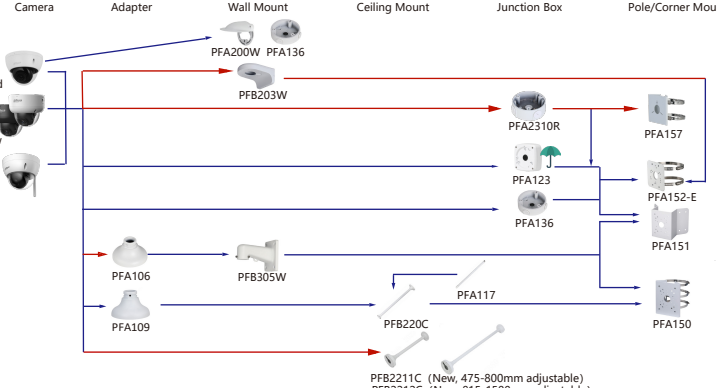

Shape	IP Camera	CVI Camera
Old	IPC-HDBW4831E-AS5E IPC-HDBW2241E-S IPC-HDBW2441E-S IPC-HDBW2541E-S(Internal model of new one comes with -S2, while the old product is being delisted) IPC-HDBW2841E-S IPC-HDBW3249E-AS-NI IPC-HDBW3449E-AS-NI IPC-HDBW2230E-S-S2 IPC-HDBW2231E-S-S2	IPC-HDBW2431E-S-S2 IPC-HDBW2531E-S-S2 IPC-HDBW2831E-S-S2 IPC-HDBW1230E-S5 IPC-HDBW1431E-S4 IPC-HDBW1530E-S6 IPC-HDBW1830E-S6 IPC-HDBW1430E-S5 IPC-HDBW4231E-S IPC-HDBW4531E-S
New	IPC-HDBW4241E-AS IPC-HDBW4441E-AS IPC-HDBW4541E-AS IPC-HDBW4841E-AS IPC-HDBW3241E-AS-S2 IPC-HDBW3441E-AS-S2	IPC-HDBW3541E-AS-S2 IPC-HDBW3841E-AS-S2 IPC-HDBW3241E-S-S2 IPC-HDBW3441E-S-S2 IPC-HDBW3541E-S-S2 IPC-HDBW3841E-S-S2
	IPC-HDBW1230DE-SW	HAC-HDBW2802EA-A HAC-HDBW2501EA-A-S2 HAC-HDBW2241EA-A-S2 HAC-HDBW1801EA-A-S2 HAC-HDBW1801EA-A-S2 HAC-HDBW1200EA-A-S6 HAC-HDBW1200EA-S6

Shape	IP Camera	CVI Camera
Plastic		HAC-D1A51-S2 HAC-D1A21

Shape	IP Camera	CVI Camera
	IPC-EBW81242-AS-S2 IPC-EBW8842-AS IPC-EBW81230	IPC-EBW81242-AS-IVC-S2 IPC-EBW8842-AS-IVC IPC-EBW81230
		HAC-EBW3802