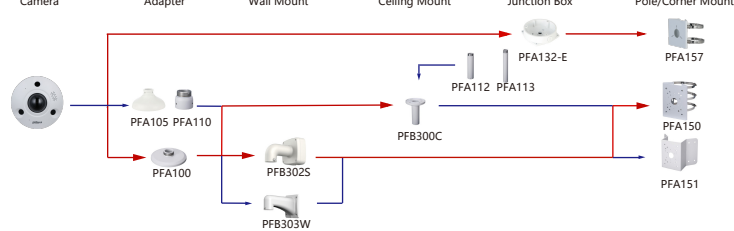

Shape	IP Camera	CVI Camera
	IPC-EW5541-AS	HAC-EW2501

Shape	IP Camera	CVI Camera
	IPC-EB5541-M12-SA IPC-EB5541-M-AS IPC-EB5541-AS