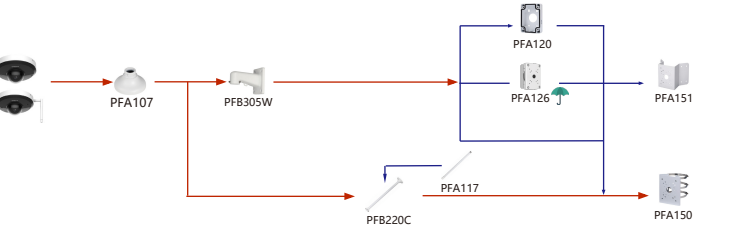

Shape	IP PTZ Camera	CVI PTZ Camera
	SD1A204DB-GNY SD1A404DB-GNY	
	SD1A204DB-GNY-W SD1A404DB-GNY-W SD1A404DB-GNY-W-PV