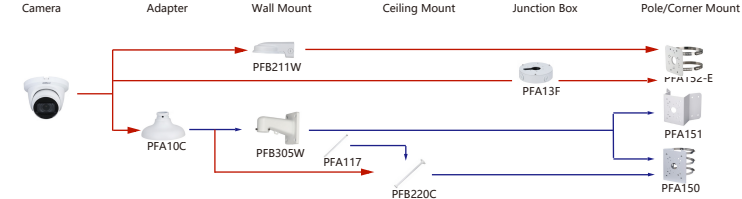

Shape	IP Camera	CVI Camera
		HAC-HDW1801TMQ-Z-A-S2 HAC-HDW1801TMQ-Z-A-DP-S2 HAC-HDW1500TMQ-Z-A-DP-S2 HAC-HDW1500TMQ-Z-A-S2 HAC-HDW1500TMQ-Z-S2 HAC-HDW1231TMQ-Z-A HAC-HDW1231TMQ-Z-A-DP HAC-HDW1200TMQ-Z-A-S6