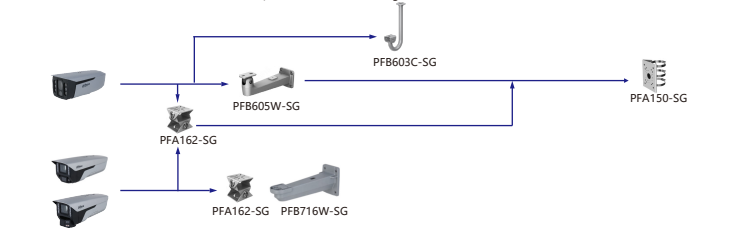

Camera Wall Mount/Plane Mount Ceiling Mount Junction Box Pole/Corner Mount