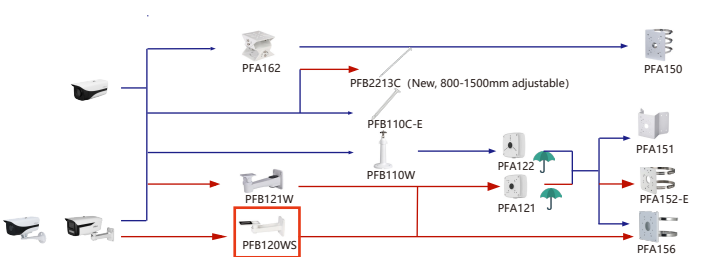

Camera Wall Mount/Plane Mount Ceiling Mount Junction Box Pole/Corner Mount