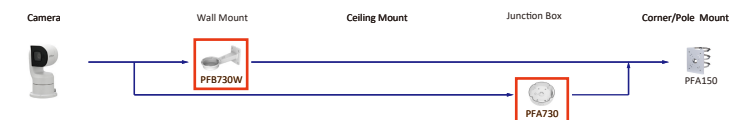

Shape	IP PTZ Camera	CVI PTZ Camera
	PTZ1A225-HNR-GB