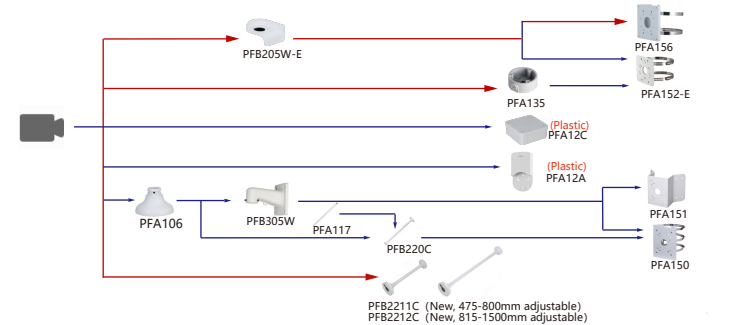

Shape	IP Camera	CVI Camera
		HAC-HDW1800R HAC-HDW1200R-S5
		HAC-T3A51-S2 HAC-T3A21 HAC-T3A11

Camera   Adapter   Wall Mount   Ceiling Mount   Junction Box   Pole/Corner Mount