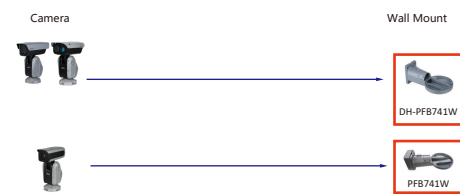

Shape	IP PTZ Camera	CVI PTZ Camera
	PTZ85260-HNF-PA PTZ85448-HNF-PA PTZ85848-HNF-PA PTZ85260-HNF-PA-FL PTZ85448-HNF-PA-FL PTZ85848-HNF-PA-FL	
	PTZ83440-HNF-PA