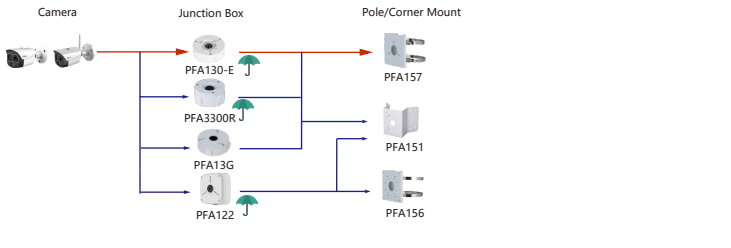

Shape	Thermal Camera	
	DHI-TPC-BF1241-83F4-DW-S2 DHI-TPC-BF1241-87F8-DW-S2 DHI-TPC-BF1241-810F12-DW-S2	DHI-TPC-BF1241-TB3F4-DW-S2 DHI-TPC-BF1241-TB7F8-DW-S2 DHI-TPC-BF1241-TB10F12-DW-S2
		DHI-TPC-BF1241-83F4-DW-WIFI-S2 DHI-TPC-BF1241-87F8-DW-WIFI-S2 DHI-TPC-BF1241-810F12-DW-WIFI-S2