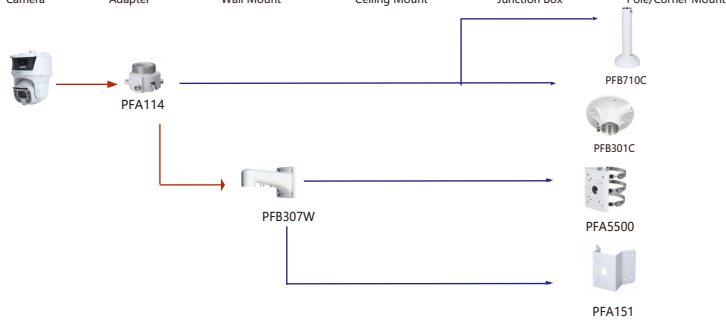

Camera Adapter Wall Mount Ceiling Mount Junction Box Pole/Corner Mount

Shape	IP PTZ Camera	CVI PTZ Camera
	SD4A425DB-HNY SD4A225DB-HNY SD4A225DB-R-HNY SD4A216DB-HNY	

Camera Adapter Wall Mount Ceiling Mount Junction Box Pole/Corner Mount

Shape	IP PTZ Camera	CVI PTZ Camera
		SD42216DB-HC
	SD29204DB-GNY SD29204DB-GNY-W SD29404DB-GNY SD29404DB-GNY-W	

Shape	IP PTZ Camera	CVI PTZ Camera
	SD22204DB-GNY SD22404DB-GNY	SD22204DB-GC
	SD22204DB-GNY-W SD22404DB-GNY-W	

Shape	IP PTZ Camera	CVI PTZ Camera
	SD1A204DB-GNY SD1A404DB-GNY	
	SD1A204DB-GNY-W SD1A404DB-GNY-W SD1A404DB-GNY-W-PV	

Shape	IP PTZ Camera	CVI PTZ Camera
	SD78C942-8P-FA-APV-0280 SD78C442-4P-GA-APV-0280	