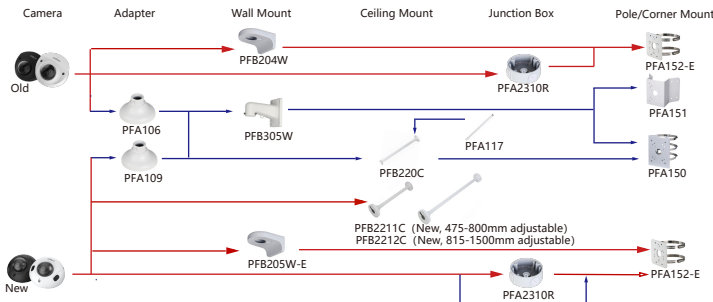

Shape	IP Camera	CVI Camera
Old	IPC-HDBW2231F-AS-S2 IPC-HDBW2431F-AS-S2	HAC-HDBW2501F-A-S2 HAC-HDBW2241F-A-S2
New	IPC-HDBW3241F-AS-S2 IPC-HDBW3441F-AS-S2 IPC-HDBW3541F-AS-S2