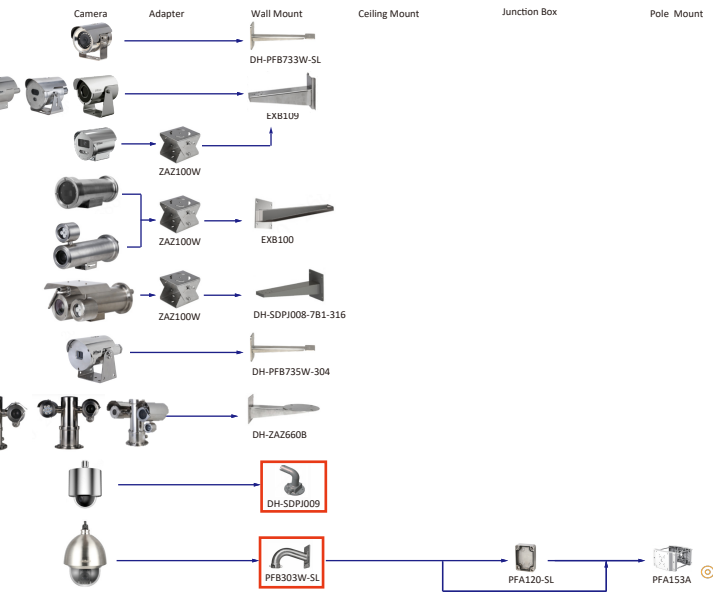

Shape	Special Camera	Shape	Special Camera
	SDZW2000T-SL		ECA7A1425-HNR-XA-F
	SDZW2030U-SL		ECA7B1231-HNP-XA-F
	SD60230U-HNI-SL		EPC245U-PTZ EPC230U-PTZ
	ESD41A415-HNR-GB-P-304 ESD41A415-HNR-GB-P-316		EPC230U-PTZ-IR EPC245U-PTZ-IR
	IPC-HDEW8841R-Z IPC-HDEW8441R-Z	Thermal Series	
	ECA3A1804-HNR-XB ECA3A1404-HNR-XB (IPC-HFE8441R-Z IPC-HFE8841R-Z)		TPC-AEPT8641-T TPC-AEPT8441-T
	ECA2A1400-HN		TPC-AEBF5201-T
	EPC230U		TPC-AEBF5641-T TPC-AEBF5441-T