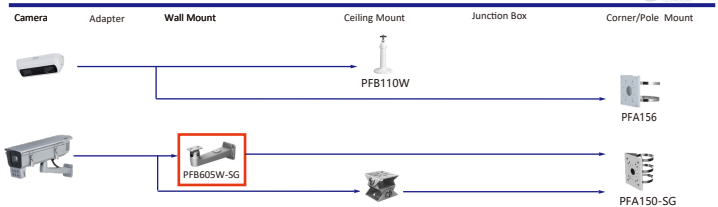

Shape	Special Camera
	PSDW83242M-A360-D845L-S3 PSDW82442M-A270-D440-S3 PSDW81642M-A180-D440-S3 PSDW81642M-A360-D440-S3
	PSDW81642S-A360-D425 PSDW8842S-A180-D425
	IPC-PFW81642-A180 IPC-PFW83242-A180-S2
	IPC-PDBW82041-B360-S2
	IPC-HDW8441X-3D IPC-HDW8441X-BV-3D
	IPC-HFS8449G-Z7-LED IPC-HFS8449G-Z3-LED