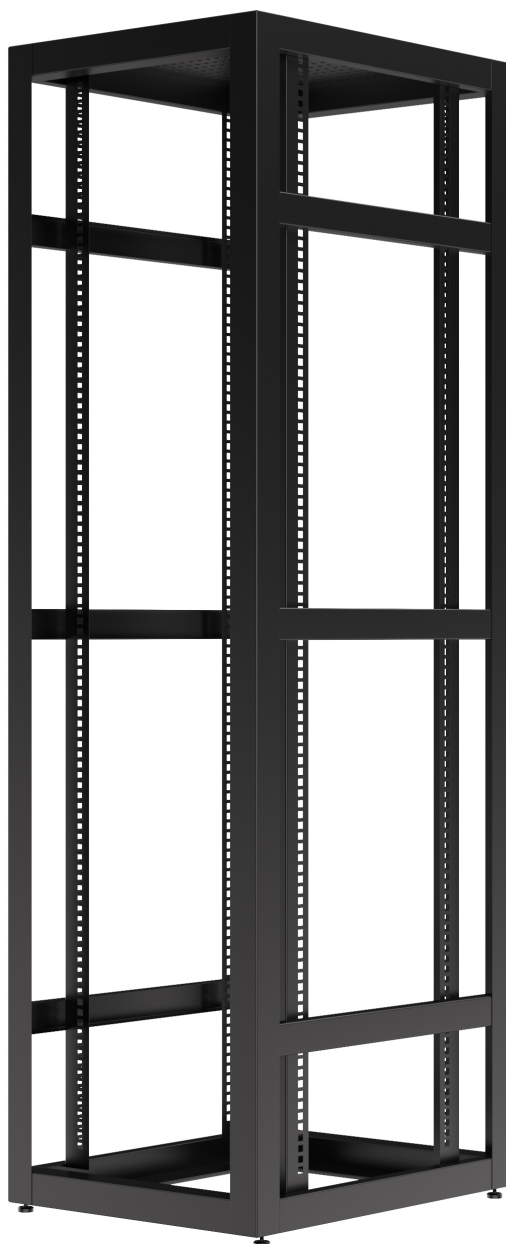

RA19 Network Cabinet Frames 19" 42U, Floor Stand

Network Cabinet Frame, 19", Steel, Black

RA19FRB Rev.00, Date 2025-11-27

Description

Features

- 42U high
- 600, 800 or 1000 mm deep
- Black colour
- Heavy duty lockable casters available
- Large cut out in base for cable entry
- Full height front and rear adjustable 19" profiles
- 19" profiles marked with U height position
- Delivered assembled (flat pack upon request)

Standards of reference and applications

ANSI/EIA-310-E, IEC 60297-2, DIN 41494 Part 1 & 7.

Telecommunication, LAN, FTTx Cabling, CCTV.

Installation Features

Store at +10 to +50 °C

Install at 0 to +50 °C

Operate at : -10 to +70 °C

Design

Material: SPCC Cold Rolled Steel

19" rails: 2.0mm thick

Frame: 2.0mm thick

Colour: standard Black RAL9004 (optional grey)

Ordering and delivery information (assembled)

Unit count	Width	Depth	Height	Weight (kg)	Code	STK	GTIN	Delivery
42U	600	600	1980	80	RA196642FRB	7249343	6410072265742	Assembled
42U	800	800	1980	110	RA198842FRB	7249344	6410072357003	Assembled
42U	800	1000	1980	125	RA198142FRB		6410072493305	Assembled