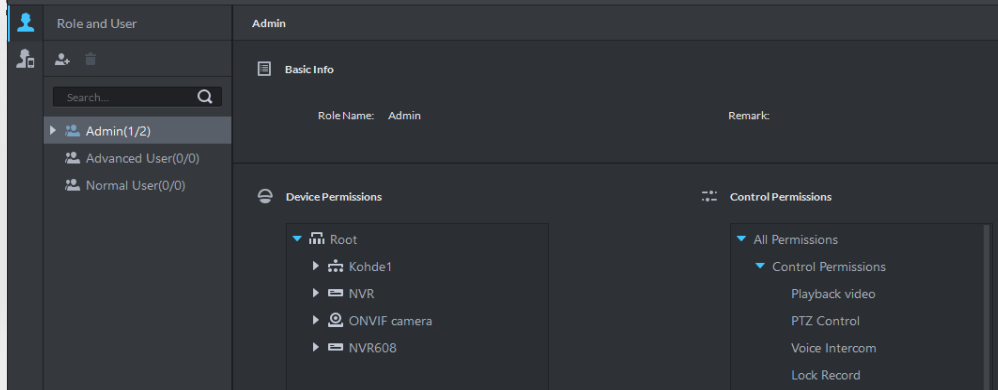

# Laitteiden lisäys

The screenshot displays the DSS Express software interface. The main window shows a list of devices under the 'Device' tab. A table lists device details, and an 'Add All Devices' dialog is open for configuration. Below, the 'Edit Device' dialog is shown with the 'Video Channel' tab selected, displaying a table of video channels.