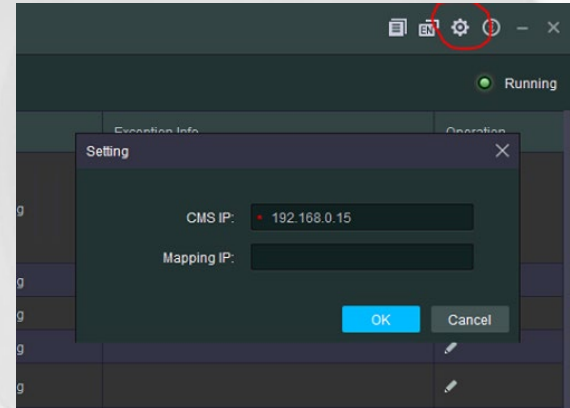

DSS Server [Restart All] [Stop All] [Refresh] [Running]

Server	Port	Status	Exception Info	Operation
DSS_WEB	HTTP:80 HTTPS:443(Login Port) CMS:9000 SHUTDOWN:8005 REDIRECT:9005	Running		
DSS_VMS	N/A	Running		
DSS_SS	9320	Running		
DSS_SOSO	12366	Running		
DSS_SC	SIP:5080 RTP:554	Running		
DSS_PTS	LISTEN:9115 PICTURE:8081 RTP:40000-49999	Running		
DSS_PES	9400	Running		
DSS_PCPS	REGISTER:9550 SIP:5060	Running		
DSS_OSS	HTTP:9800 HTTPS:9901	Running		
MySQL	3306	Running		
DSS_MTS	9100	Running		
DSS_MQ	OPENWIRE:61616 MQTT:1883	Running		

[Download Client](#)