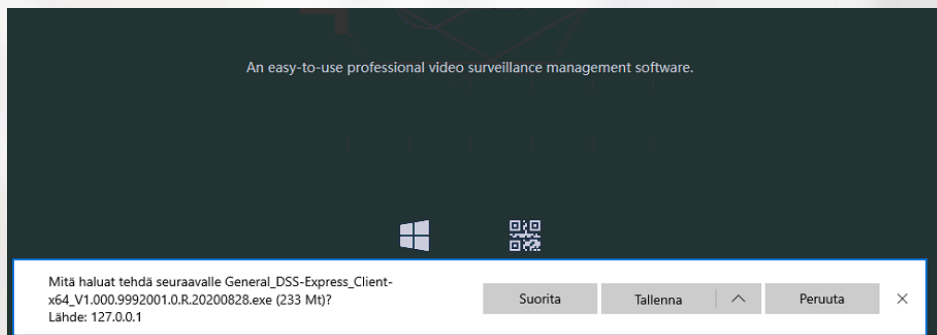

DSS Express client-asennus