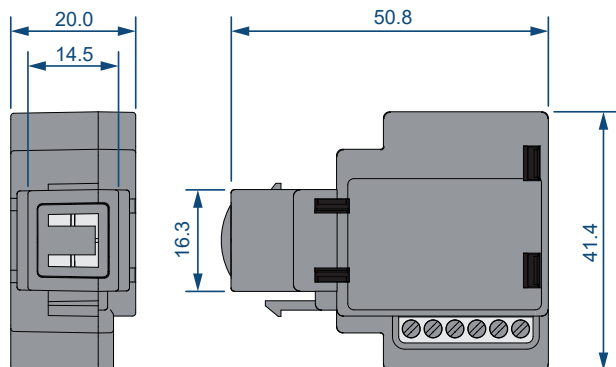

DIMENSIONS

INSTALLATION

WIRING DIAGRAMS

ORDER CODES

- SenseTH100/HB** Temperature sensor on BUS, in white
- SenseTH100/HN** Temperature sensor on BUS, in black